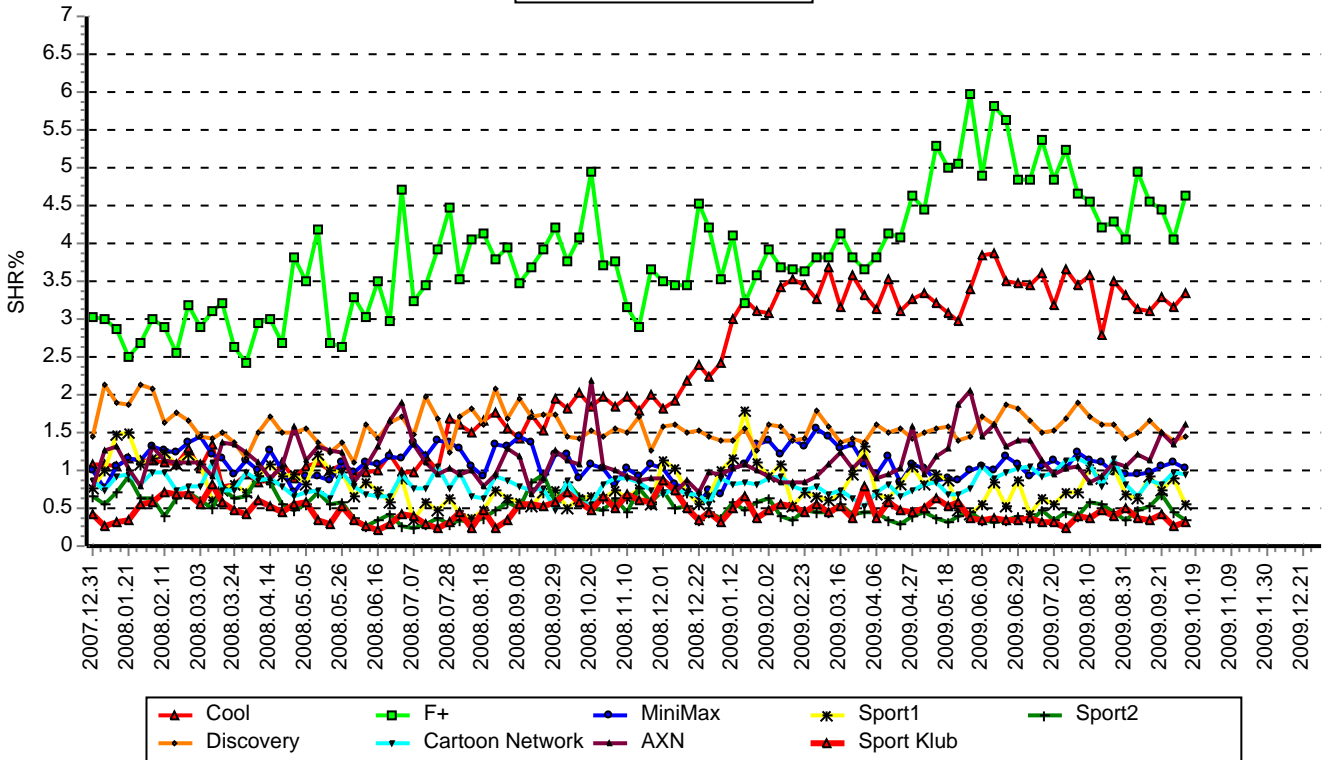

* Programs with more than 1 broadcast appear only once with the best rated episode

Channel	Count
TV2	7
RTL Klub	13

02:00-25:59 / 18-49					
	MTV1	Viasat3	TV2	RTL Klub	R-Time ch
Sep '08	5.4	5.9	21.6	25.8	12.2
Oct '08	5.0	5.4	21.2	27.9	12.7
Nov '08	5.0	6.1	21.8	27.8	11.6
Dec '08	5.0	5.8	22.9	25.8	11.7
2008 average	5.1	5.8	21.9	26.8	12.0
Jan '09	4.9	6.6	21.4	24.4	13.1
Feb '09	5.2	6.3	21.0	23.9	13.5
Mar '09	5.0	5.9	20.9	24.0	13.8
Apr '09	4.9	5.7	20.5	24.6	13.5
May '09	4.8	5.3	19.7	24.1	14.6
Jun '09	5.2	4.8	19.1	22.4	16.0
Jul '09	5.0	5.2	18.8	21.1	14.8
Aug '09	5.2	4.9	18.7	21.4	14.5
Sep '09	4.4	5.5	17.6	24.3	14.0
Week 41	4.0	5.6	17.2	24.7	14.3

02:00-25:59 / A4+					
	MTV1	Viasat3	TV2	RTL Klub	R-Time ch
Sep '08	9.9	4.9	21.6	23.9	10.6
Oct '08	9.5	4.3	21.0	25.9	11.0
Nov '08	9.3	4.6	21.3	27.3	10.0
Dec '08	9.3	4.2	22.2	25.4	10.2
2008 average	9.5	4.5	21.6	25.7	10.4
Jan '09	10.1	4.7	21.4	23.4	10.8
Feb '09	10.3	4.5	21.9	22.2	11.1
Mar '09	10.2	4.3	21.3	23.3	11.3
Apr '09	9.4	4.2	21.2	24.1	11.5
May '09	9.4	4.2	21.3	22.4	12.2
Jun '09	9.6	3.9	19.7	20.9	13.4
Jul '09	9.3	4.2	18.3	20.1	13.1
Aug '09	10.2	4.1	18.0	20.7	13.0
Sep '09	9.5	4.5	18.2	23.7	11.8
Week 41	8.5	4.5	18.2	23.7	12.0

19:00-22:59 / A4+					
	MTV1	Viasat3	TV2	RTL Klub	R-Time ch
Sep '08	11.1	4.2	25.1	29.4	8.5
Oct '08	10.1	3.4	23.8	33.4	8.5
Nov '08	9.5	4.0	23.7	35.1	7.7
Dec '08	10.3	4.1	24.2	30.9	8.6
2008 average	10.2	3.9	24.2	32.3	8.3
Jan '09	11.4	4.5	22.4	29.4	9.5
Feb '09	12.3	4.0	21.7	29.3	10.1
Mar '09	12.0	3.6	22.2	28.8	10.4
Apr '09	11.0	3.9	22.3	29.0	10.4
May '09	10.9	4.1	23.2	26.7	11.0
Jun '09	9.8	3.7	20.8	26.3	12.6
Jul '09	9.3	3.9	19.4	25.7	12.6
Aug '09	10.4	4.1	19.8	25.8	11.8
Sep '09	9.5	3.9	18.9	30.7	10.6
Week 41	9.2	3.7	18.9	30.7	11.0

02:00-25:59
A18-49, SHR%

19:00-22:59
A18-49, SHR%

02:00-25:59
A18-49, SHR%

19:00-22:59
A18-49, SHR%