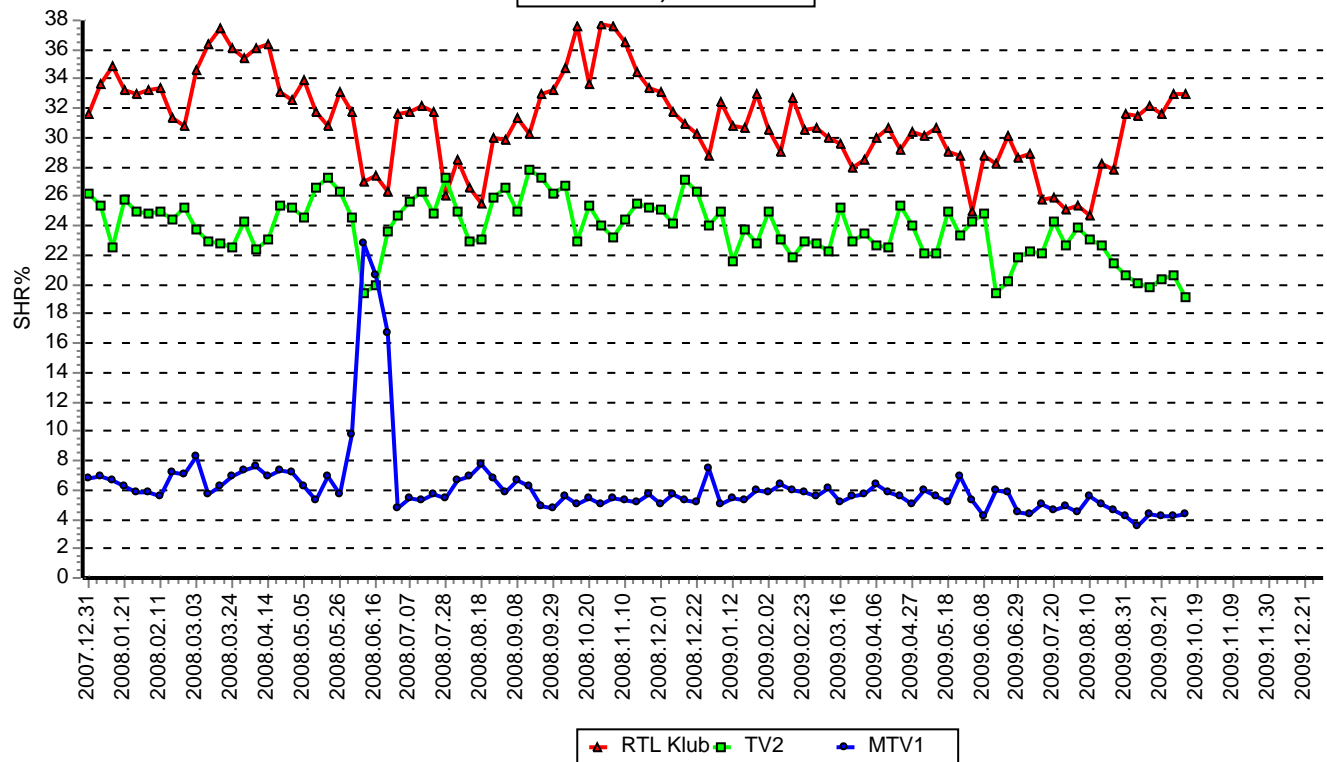

19:00-22:59
A18-49, SHR%