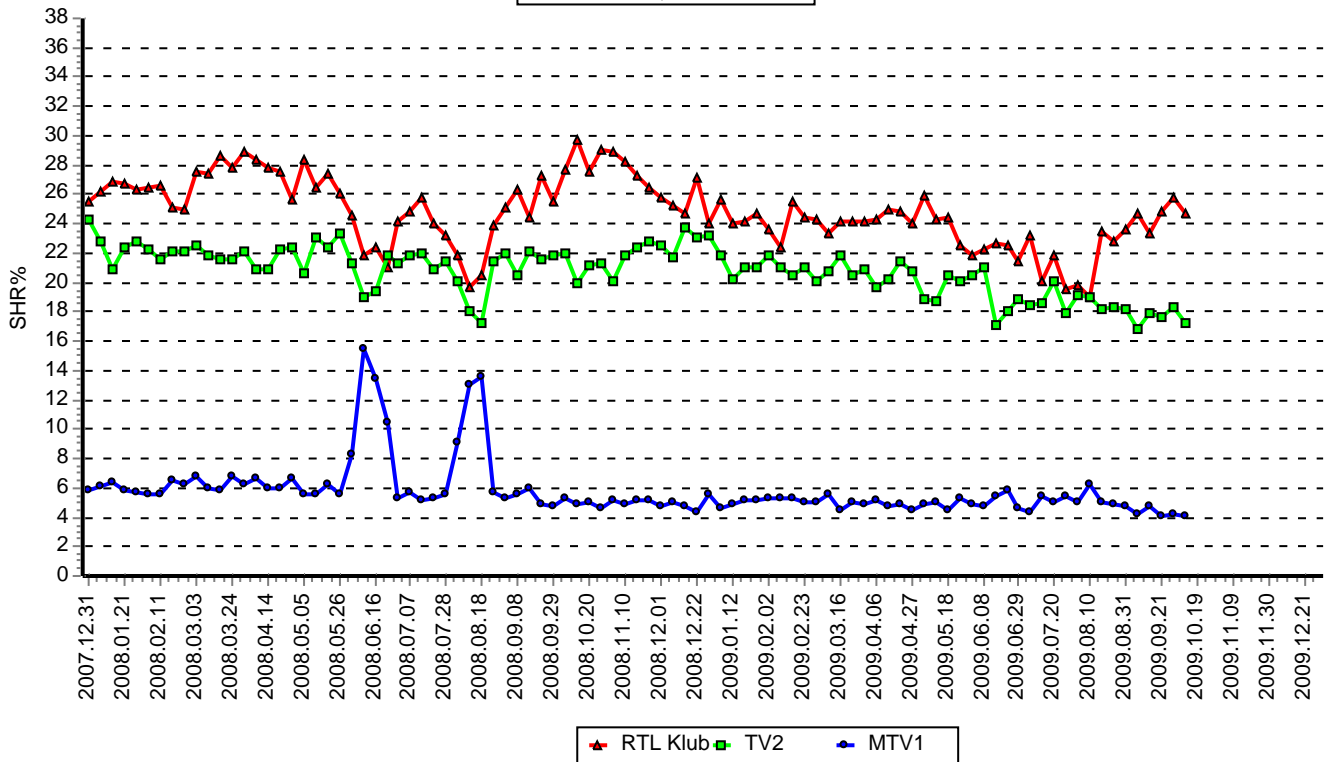

02:00-25:59
A18-49, SHR%